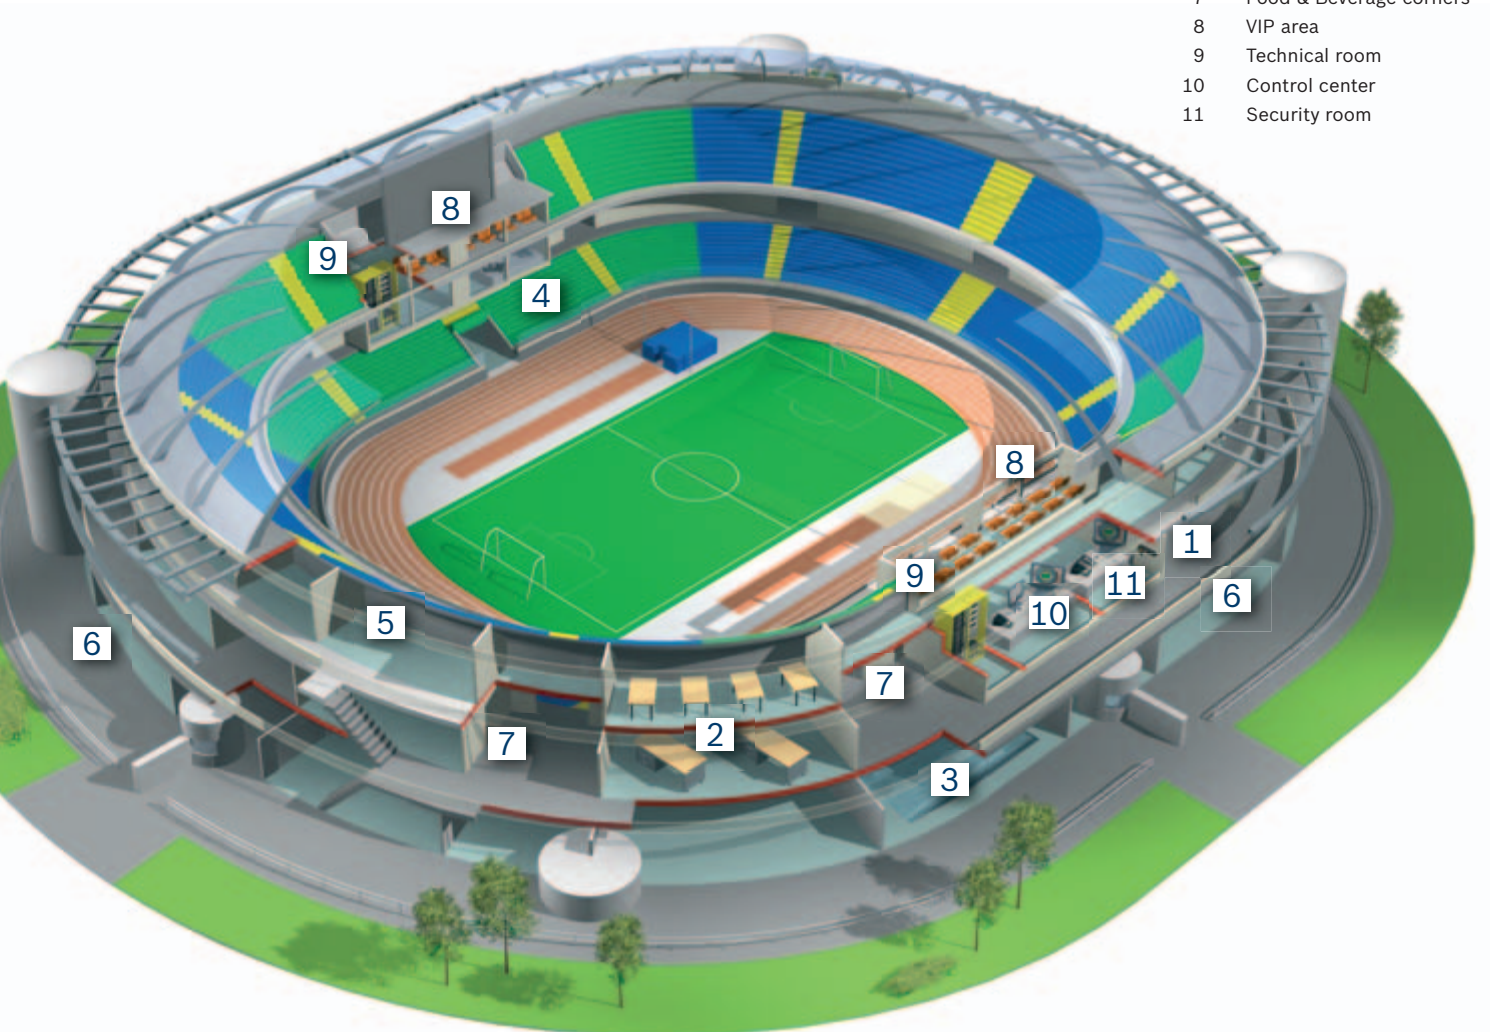

TÜV certified

Praesideo is certified by TÜV for IEC60849, the international standard for voice alarm systems.

1. 1 Athlete area
2. 2 Offices
3. 3 Swimming pool
4. 4 Restaurant
5. 5 Medical treatment rooms
6. 6 Parking
7. 7 Food & Beverage corners
8. 8 VIP area
9. 9 Technical room
10. 10 Control center
11. 11 Security room